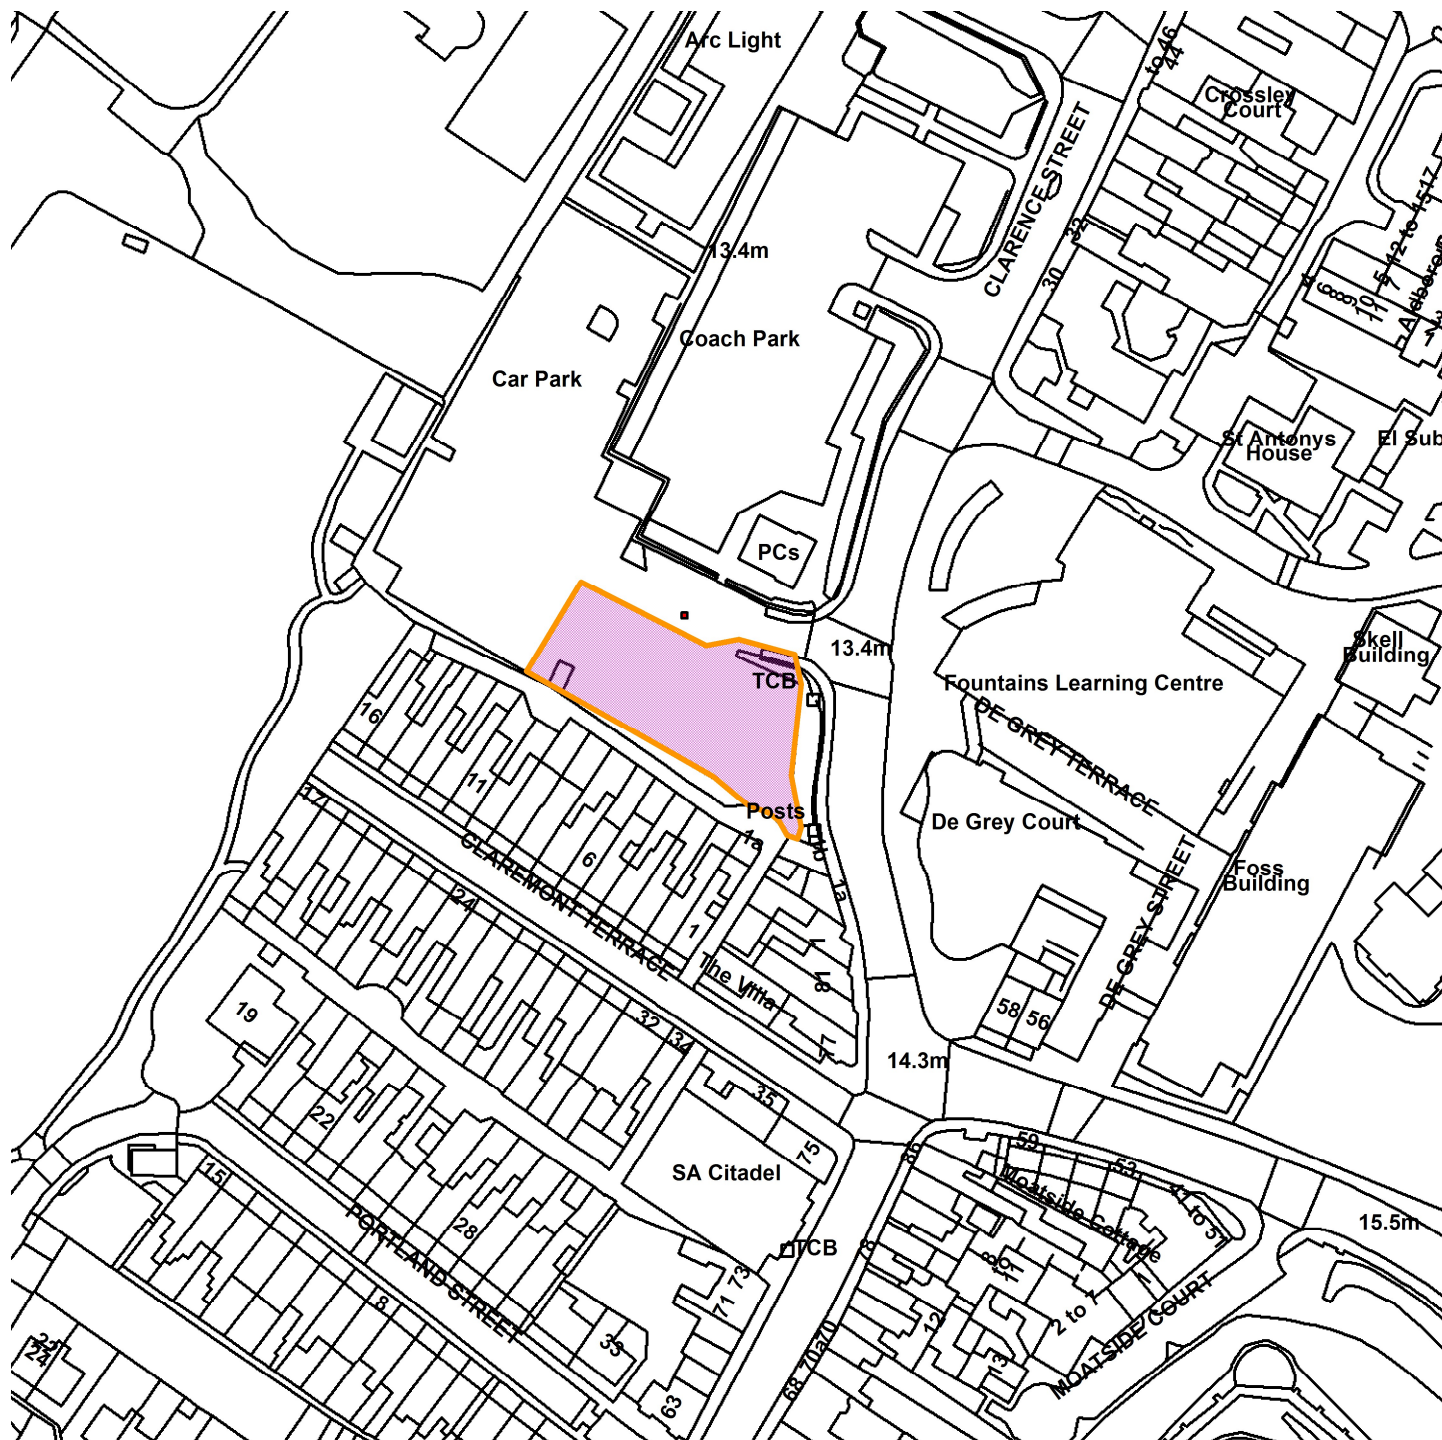

Union Terrace Car Park, Clarence Street, York

21/02295/GRG3

GIS by ESRI (UK)

Scale : 1:1428

Reproduced from the Ordnance Survey map with the permission of the Controller of Her Majesty's Stationery Office © Crown Copyright 2000.

Unauthorised reproduction infringes Crown Copyright and may lead to prosecution or civil proceedings.

Produced using ESRI (UK)'s MapExplorer 2.0 - <http://www.esriuk.com>

Organisation	City of York Council
Department	Directorate of Place
Comments	Site Location Plan
Date	11 October 2022
SLA Number	Not Set